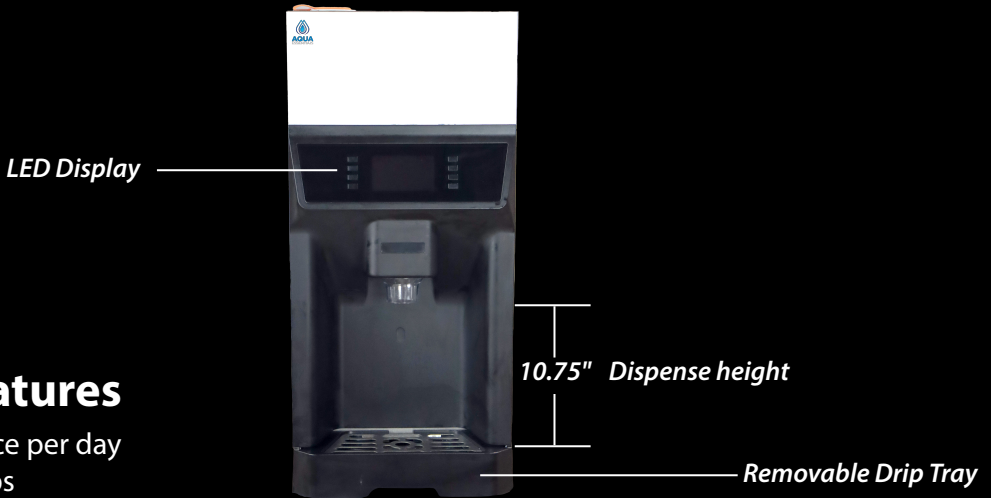

# AQE-315-HID w/ Stand AQE-A315HID

Nugget Ice

## Key features

- 330lbs of ice per day
- Stores 15lbs
- Touchless dispensing
- Customizable dispense settings
- Leak detection
- Removable drip tray for easy cleaning
- Program 3 cup sizes of dispense
- 4 adjustable feet
- Comes with 5' flexible drain line
- Comes with 3/8" quick connect water inlet
- Optional Stand

## Specifications

Ice Type	Nugget Ice
Ice Production	330lbs/day
Bin Capacity	15lbs

### Dimensions

AQE-315-HID	18.13" w x 22.62" d x 36.87" h
Stand	18.50" w x 24.37" d x 30.13" h
Combined	18.13" w x 22.62" d x 67.13" h